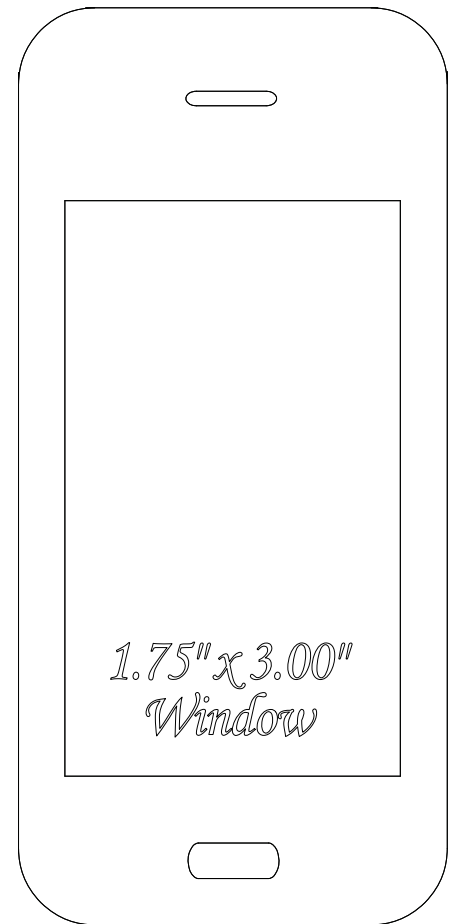

Inside flap used to hide ribbon on case

*1.75" x 3.00"
Window*